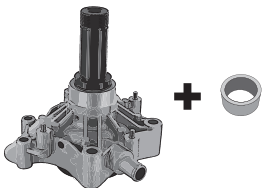

NEW WATER PUMP

IVECO

NEW

From 01/2010

To 12/2009