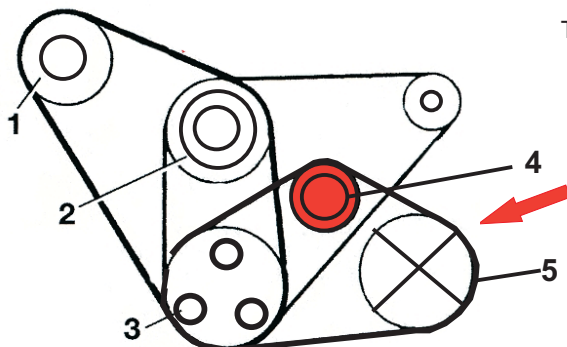

TECHNICAL INFORMATION SHEET

PART NUMBER: 1739

Nissan Terrano II 2.7 T cooling system.

- 1. Water pump
- 2. Viscous
- 3. Gasket
- 4. Fan
- 5. Thermostat housing
- 6. Thermostat
- 7. Gasket
- 8. Thermostat cover
- 9, 10 y 11. Temperature gauge
- 12. Lower pipe
- 13. Expansion jar
- 14. Cover
- 15. Radiator

Water pump location on engine block

Torque

Item		daN.m
Pulley	M8	1,6 a 2,1
	M10	3,1 a 4,2

Belt adjusting

The water pump is driven by a V belt moved through the crankshaft

- 1. Steering pump pulley
- 2. Fan pulley
- 3. Crankshaft pulley
- 4. Water pump pulley
- 5. Alternator