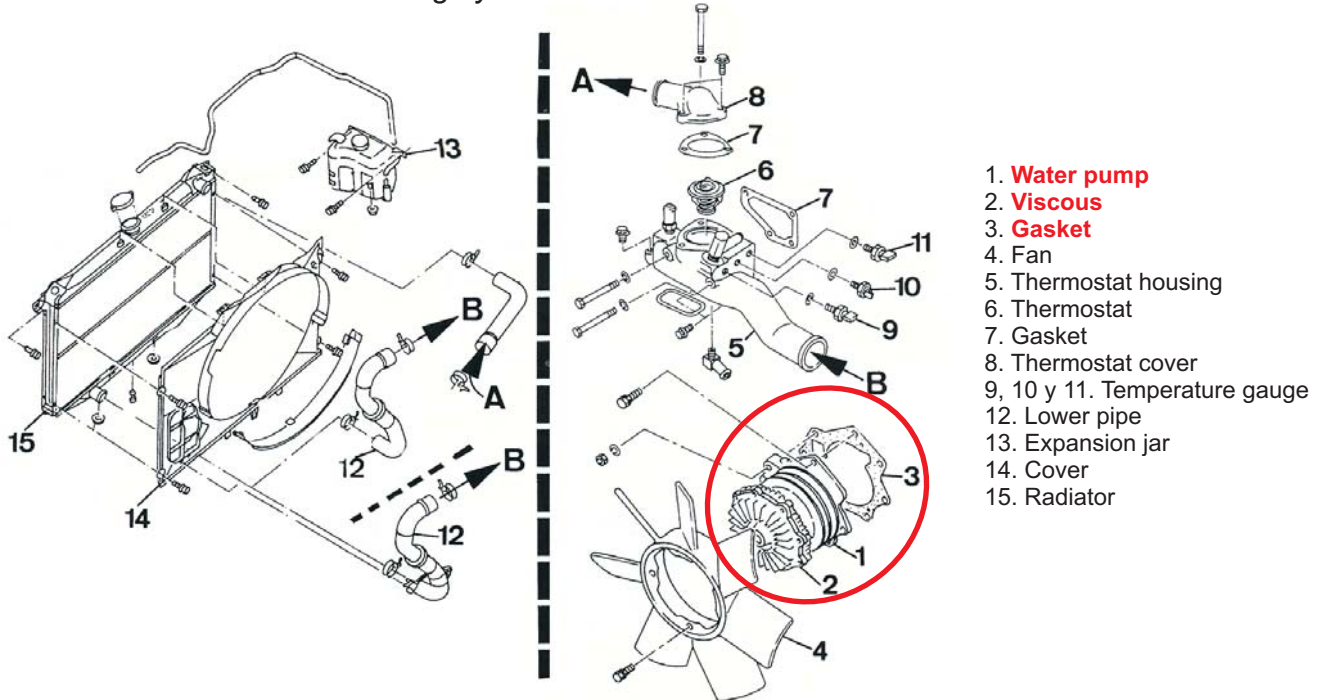

TECHNICAL INFORMATION SHEET

PART NUMBER: 1739

Nissan Terrano II 2.7 T cooling system.

- 1. Water pump
- 2. Viscous
- 3. Gasket
- 4. Fan
- 5. Thermostat housing
- 6. Thermostat
- 7. Gasket
- 8. Thermostat cover
- 9, 10 y 11. Temperature gauge
- 12. Lower pipe
- 13. Expansion jar
- 14. Cover
- 15. Radiator

Water pump location on engine block

Torque

Item		daN.m
Pulley	M8	1,6 a 2,1
	M10	3,1 a 4,2

Belt adjusting

The water pump is driven by a V belt moved through the crankshaft

- 1. Steering pump pulley
- 2. Fan pulley
- 3. Crankshaft pulley
- 4. Water pump pulley
- 5. Alternator